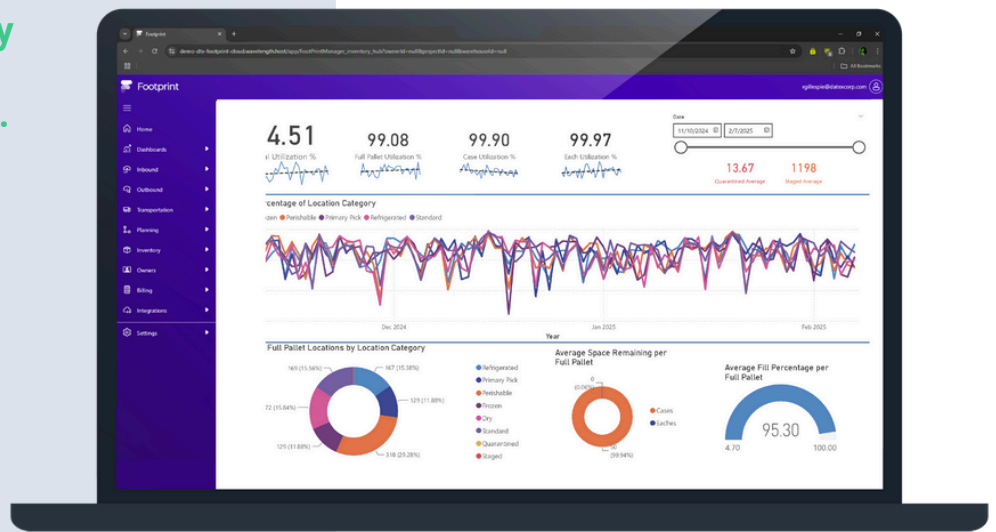

Datex Enterprise Core:

Rely on 45+ years of **reliability** to power secure, scalable, and high-performance warehouse operations.

Manage your day-to-day warehouse operations with precision and ease.