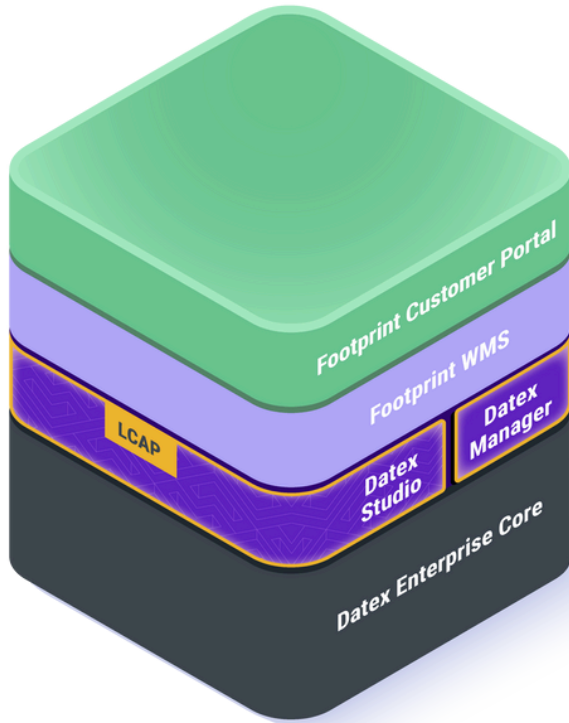

Food & Beverage

Life Sciences

3PL

Industrial

Footprint WMS: The Warehouse Management Platform That's Engineered for Easy

Footprint Customer Portal:

Gain **visibility** into orders, statuses, and reporting—keeping customers and teams aligned in real time.

Footprint WMS:

Boost **productivity** by managing daily warehouse operations with precision and ease.

Datex Manager:

Take **control** of WMS settings, user management, and integrations configuration delays.

Integrated, end-to-end

With the platform at the center of your supply chain, Footprint WMS integrates with third-party solutions for seamless updates.

The easiest WMS ever

Footprint’s intuitive UI is quick to use, learn, and train; people just get it. Easy to build and configure, low code or no code.