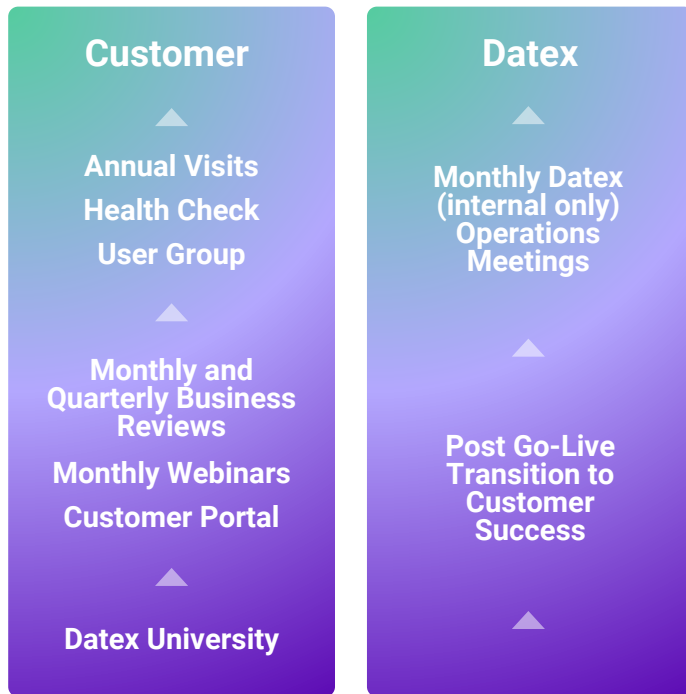

Continuous Customer Care Optimizes the Value of Your Investment