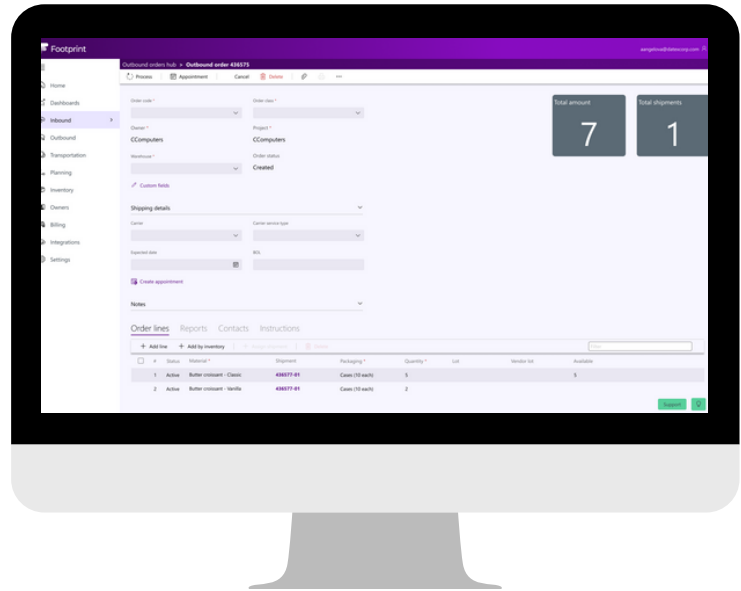

The WMS That Just Clicks

“Our priority is to provide our customers with the service that they deserve as fast as possible. Datex’s Footprint handles everything that we need.”

Karen Reece

Vice Present, Eskimo Cold Storage

Tailored to your world

Developed to easily adapt to your Industry, size, customer requirements, even user roles. Make it your own.

Single source of truth

Gain total visibility into clean, high quality data in real time. Do more with your data , and Solve problems before they arise.

Integrated, end-to-end

With the platform at the center of your supply chain, Footprint WMS integrates with third-party solutions for seamless updates.

The easiest WMS ever

Footprint’s intuitive UI is quick to use, learn, and train; people just get it. Easy to build and configure, low code or no code.

Faster Speed to Revenue

Uncover new revenue, onboard faster, and bring in more customers.

More Efficient Operations

Optimize labor and resources to save time, space, and money.

Easy to Work With

Easy to configure features with low code, no code tools.